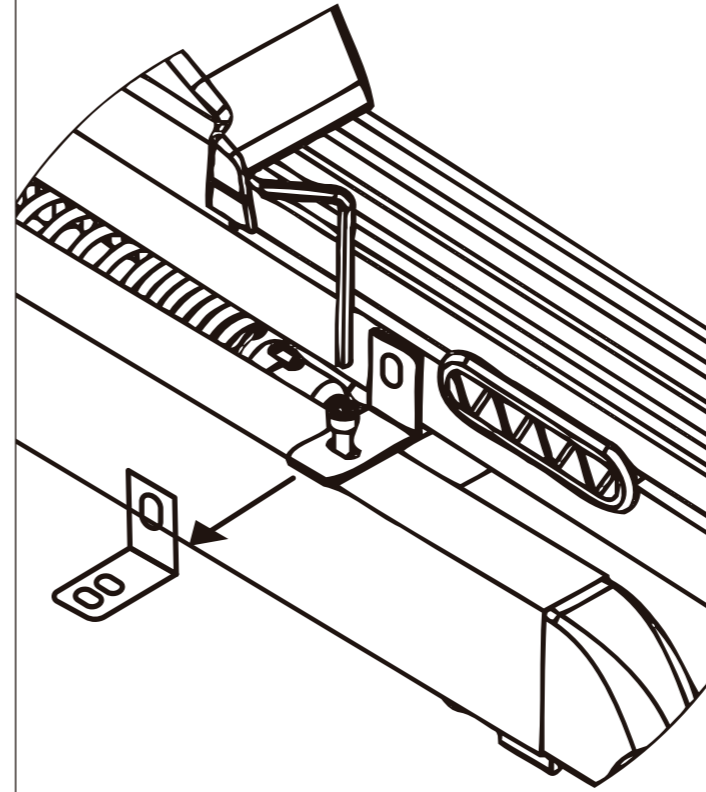

CADENZA

T20

CADENZA WARRANTY

Structure	5 years
Mechanical problem.....	2 years

1

3

4

2