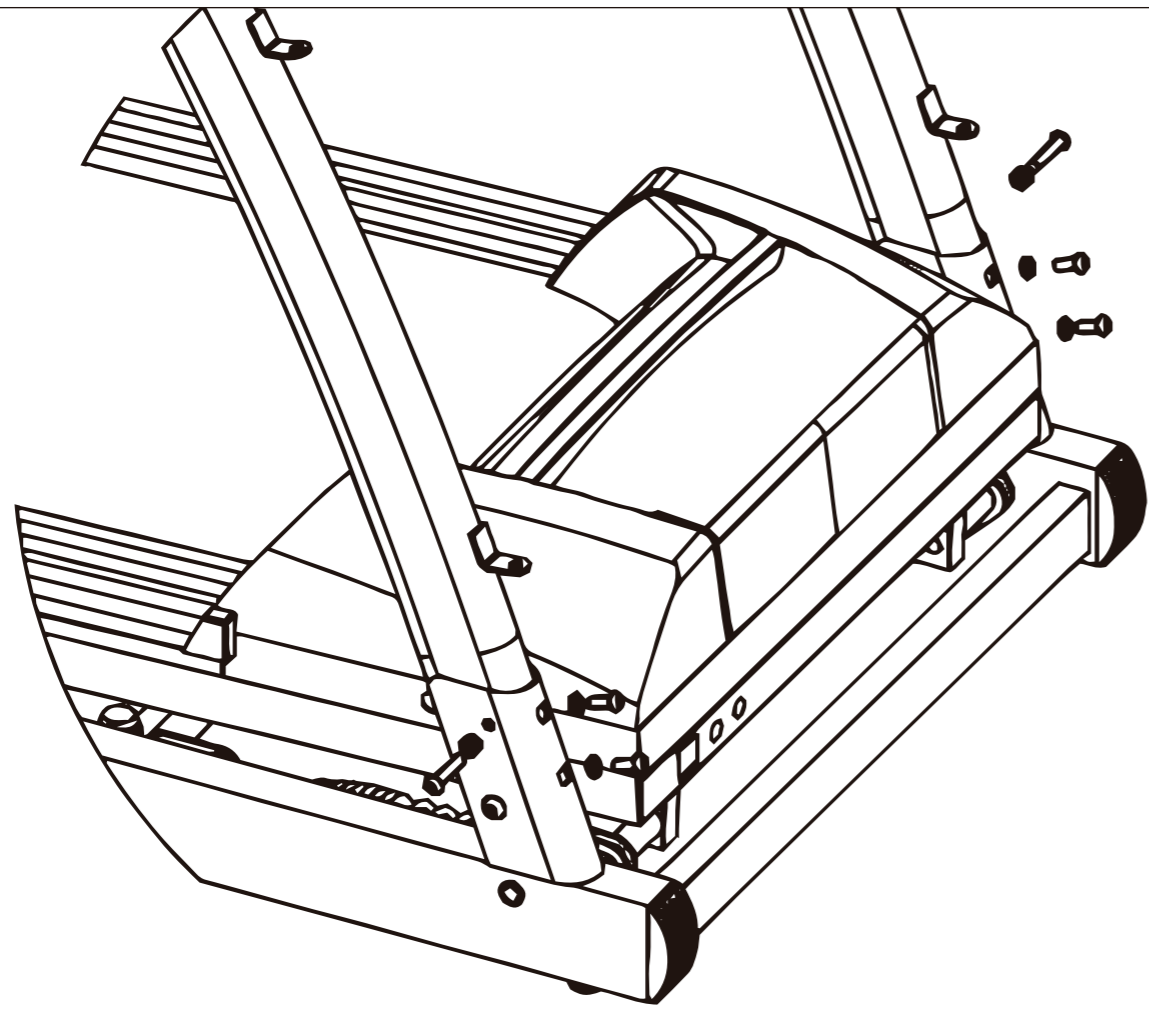

CADENZA

T20

CADENZA WARRANTY

Structure	5 years
Mechanical problem.....	2 years

1

3

4

2